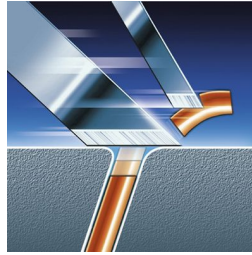

Perfectly close, even on the neck

- Flex and Pivot Action follows every curve

A fast and close shave

- Triple-Track shaving heads with 50% more shaving surface

Shaves even the shortest stubble

- Precision Cutting System

Comfortably close

- Super Lift & Cut technology

Simply rinses clean

- Washable shaver

asimpleswitch.com

Highlights

Flex and Pivot Action

Three independently flexing heads in a shaving unit that swivels with full range of motion. This unique combination ensures optimum skin contact in curved areas to catch even the most problematic neck hair.

Triple-Track shaving heads

The three shaving tracks of the Triple-Track shaving heads offer 50% more shaving surface than standard, single track rotary shaving heads.

Precision Cutting System

Ultra thin heads with slots to shave the long hairs and holes to shave even the shortest stubble.

Super Lift & Cut technology

The dual blade system lifts hairs to cut comfortably below skin level.

Washable shaver

The waterproof shaver can be easily rinsed under the tap.

Precision tube trimmer

Patented tube trimmer technology for great precision and manoeuvrability. Perfect for contouring and trimming moustache and sideburns.