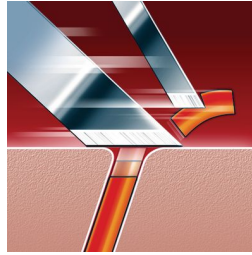

Comfortably close

- Super Lift & Cut technology

Adjusts to every curve of your face and neck

- Reflex Action system

Highlights

Speed-XL shaving heads

The three shaving tracks offer 50% more shaving surface for a fast and close shave. *compared to standard rotary shaving heads.

SmartTouch Contour-following

Constantly keeps the 3 shaving heads in close contact with your skin for a fast and efficient shave.

FastRinse

Anti-bacterial coating inside the shaving unit ensures that the shaver is rinsed clean in seconds.

Super Lift & Cut technology

The dual blade system of this electric shaver lifts hairs to cut comfortably below skin level.

Reflex Action system

Automatically adjusts to every curve of your face and neck.

Precision Cutting System

The electric shaver has ultra thin heads with slots to shave the long hairs and holes to shave even the shortest stubble.

Specifications

Shaving Performance

Shaving system: Precision Cutting System, Super Lift & Cut technology, Speed XL shaving heads