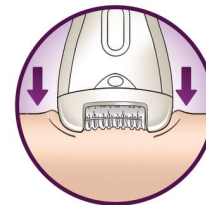

### Optimal performance cap

The pivoting movement of the performance cap helps you to keep the epilator in the ideal angle for optimal results

### Extra wide head

Extra wide epilation head encounters and removes more hair in one stroke for long lasting and super smooth results in minutes

### Speed control technique

Speed control technique maintains the ideal epilation speed