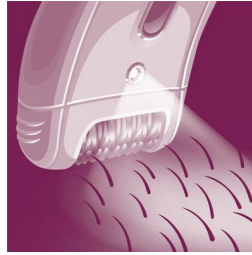

Opti-light

Built in Opti-light reveals tiny, fine hairs clearly