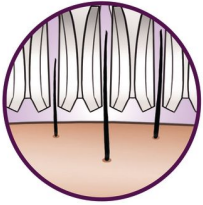

Highlights

Ceramic tweezers

Textured ceramic tweezers effectively grip hair and avoid even finest hairs from slipping through the discs