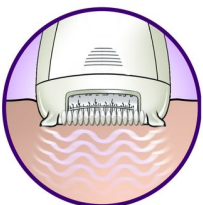

Gentleness system

Gently vibrating massage bar stimulates and soothes the skin for a pleasant epilation process