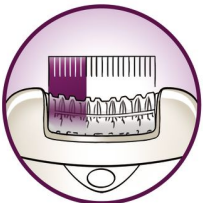

### Optimal performance cap

The pivoting movement of the performance cap helps you to keep the epilator in the ideal angle for optimal results

### Extra wide head

Extra wide epilation head encounters and removes more hair in one stroke for long lasting and super smooth results in minutes