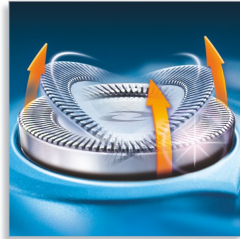

Highlights

Super Lift & Cut System

Dual blade system: first blade lifts, second blade cuts for a comfortable close shave.

Reflex Action System

Automatically adjust to every curve of your face and neck for flexible, smoother shaving.

Individually floating heads

Align the razor sharp blades closer to your skin for exceptional closeness.

Specifications

Shaving System

- Super Lift & Cut[®] technology
- Reflex Action[®] System
- Individually floating heads
- Corrosion free heads
- Detachable bracket
- Silent power
- Vibration free
- Hair collecting chamber
- Replacement head: HQ55