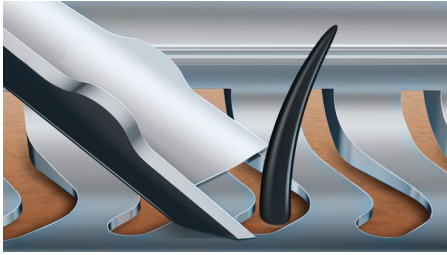

Perfection in every pass

Cuts up to 20% more hair* in a single pass

The Shaver 9000 is our most advanced shaver yet. The unique contour detect technology offers exceptionally coverage over every contour of your face, and the V-Track system guides hairs into the best cutting position for the closest result.

Designed for perfection

- Blades perfectly guide hairs into position for a close shave
- Heads flex in 8 different directions for a superb result

A comfortable shave

- Lifts hairs to cut comfortably close
- Personalize your shave by choosing between three settings
- Get a comfortable dry or refreshing wet shave with Aquatec

Highlights

V-Track precision blade system

Get the perfect close shave. The V-Track Precision Blades gently position each hair in the best cutting position, even the flat laying and different length of hairs. Cuts 30% closer in less strokes leaving your skin in great condition.

8-direction ContourDetectHeads

Follow every contour of your face and neck with 8-directional ContourDetect heads. You'll catch 20% more hairs with every pass. Resulting in an extremely close, smooth shave.