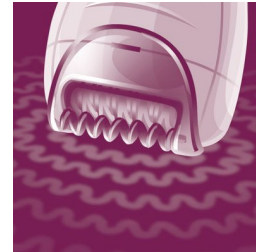

Comfortable epilation

- Washable epilation head for optimal hygiene
- Opti-light reveals even the finest hair

Smooth skin

- Active lift and massage attachment removes flat-lying hairs
- Wide epilator head covers more skin per stroke
- Ceramic textured discs remove even fine, short hairs
- Gentle tweezing discs remove hair without pulling skin
- Vibrating massage bar stimulates your skin

This epilator has ceramic textured discs to gently remove even the finest hair

Gentle tweezing discs

This epilator has gentle tweezing discs to remove hair without pulling the skin.

Cordless precision epilator

A precious solution for precious body parts. Slender, gentle precision epilator ideal for sensitive area's and travelling.

Washable epilation head

This epilator has a washable epilation head. The head can be detached and cleaned under running water for better hygiene

Wide epilation head

Our extra wide epilation head provides you with optimal hair removal in each stroke for long lasting and super smooth results in minutes.

Massage attachment

Gently vibrating massage bar stimulates and soothes the skin for a pleasant epilation process.