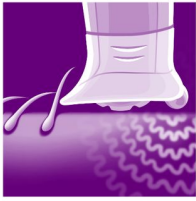

PHILIPS

Epilator

SatinPerfect

Precision edition

HP6574/20

Reveal your skin's perfection

Epilator with Skin Perfect system

The Philips SatinPerfect epilator with SkinPerfect system removes even fine, short hairs while protecting the skin. Includes precision epilator that gently removes hair in intimate areas.

Comfortable epilation

- Washable epilation head for optimal hygiene
- Opti-light reveals even the finest hair

Smooth skin

- Active lift and massage attachment removes flat-lying hairs
- Wide epilator head covers more skin per stroke
- Ceramic textured discs remove even fine, short hairs
- Gentle tweezing discs remove hair without pulling skin
- Vibrating massage bar stimulates your skin

Sensitive area solutions

- Cordless mini epilator for precise details

Highlights

Active hair lift attachment

Active hair lift and massage attachment removes fine, flat-lying hairs and soothes the skin

Ceramic textured discs