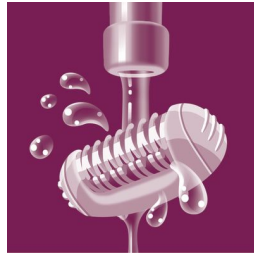

Comfortable epilation

- Washable epilation head for optimal hygiene
- Opti-light reveals even the finest hair

Smooth skin

- Active lift and massage attachment removes flat-lying hairs
- Wide epilator head covers more skin per stroke
- Ceramic textured discs remove even fine, short hairs
- Gentle tweezing discs remove hair without pulling skin
- Vibrating massage bar stimulates your skin

This epilator has ceramic textured discs to gently remove even the finest hair

Gentle tweezing discs

This epilator has gentle tweezing discs to remove hair without pulling the skin.

Cordless precision epilator

A precious solution for precious body parts. Slender, gentle precision epilator ideal for sensitive area's and travelling.

Washable epilation head

This epilator has a washable epilation head. The head can be detached and cleaned under running water for better hygiene

Wide epilation head

Our extra wide epilation head provides you with optimal hair removal in each stroke for long lasting and super smooth results in minutes.

Massage attachment

Gently vibrating massage bar stimulates and soothes the skin for a pleasant epilation process.