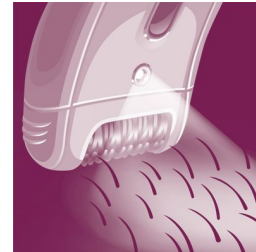

Opti-light

Built in Opti-light reveals tiny, fine hairs clearly