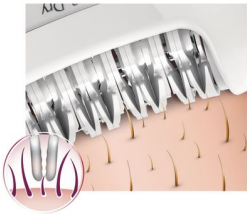

Comfortable epilation

- Washable epilation head for optimal hygiene
- Opti-light reveals even the finest hair

Smooth skin

- Active lift and massage attachment removes flat-lying hairs
- Wide epilator head covers more skin per stroke
- Ceramic textured discs remove even fine, short hairs
- Gentle tweezing discs remove hair without pulling skin
- Vibrating massage bar stimulates your skin

Sensitive area solutions

- Cordless mini epilator for precise details

Highlights

Active hair lift attachment

Active hair lift and massage attachment removes fine, flat-lying hairs and soothes the skin

Ceramic textured discs

This epilator has ceramic textured discs to gently remove even the finest hair

Gentle tweezing discs

This epilator has gentle tweezing discs to remove hair without pulling the skin.

Cordless precision epilator

Wide epilation head

Our extra wide epilation head provides you with optimal hair removal in each stroke for long lasting and super smooth results in minutes.

Massage attachment

Gently vibrating massage bar stimulates and soothes the skin for a pleasant epilation process.