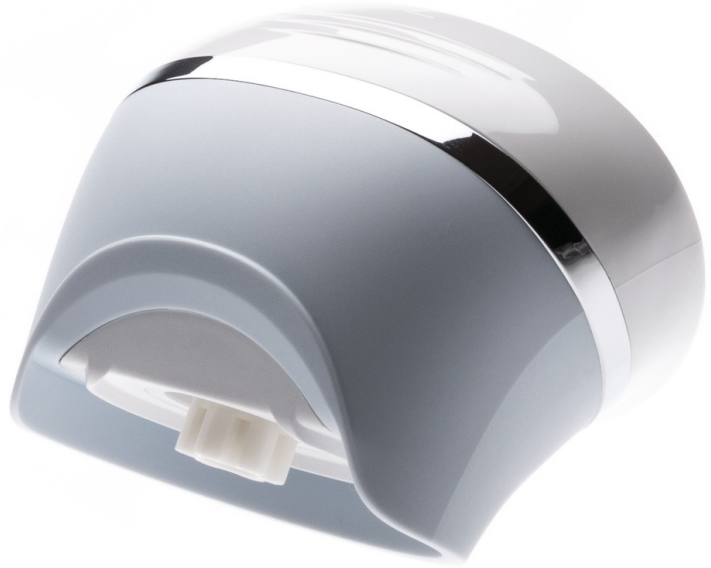

# PHILIPS

Gear box foot file

Satinelle Advanced

1 piece

CP1432

## To replace your current foot file gear box

Find matching products on the specifications tab

Our unique rotating pedicure disc is specifically designed to give you satin smooth feet from heel to toe