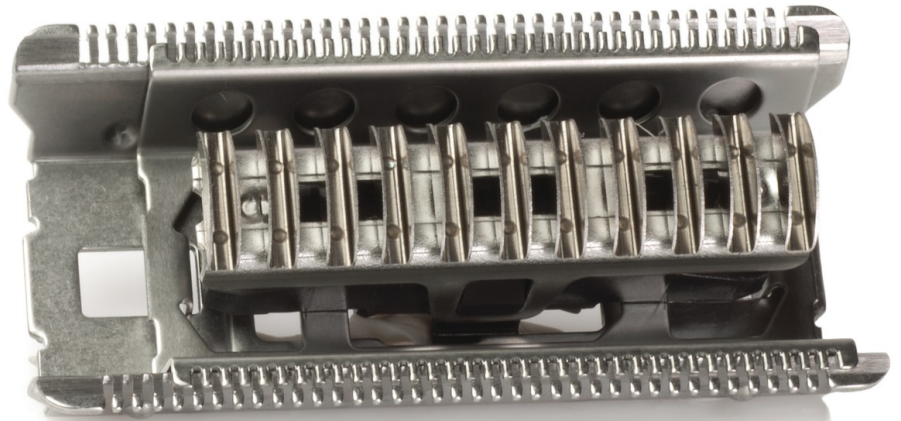

## Cutter unit

## To trim and cut off hair

Find matching products on the specifications tab

This 1-piece cutter, an accessory to your Lady shaver, trims and cuts perfectly. Need a replacement of your current cutter? Order a new one here!