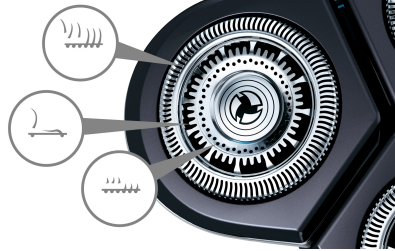

Shave with perfect control and precision

- UltraTrack heads catch every hair with just a few strokes
- Click-on Beard Styler with 5 length settings

An electric shaver which takes care of your skin

- AquaTec seal for comfortable dry & refreshing wet shaves
- JetClean+ system cleans, lubricates and charges the shaver

Certificate of Authenticity

The Philips SensoTouch 3D Gold Edition gives you the most luxurious shaving experience. Philips certifies the product's authenticity and guarantees that the handle of the SensoTouch 3D is plated with 24-carat gold. This limited edition shaver is exclusively made in the Netherlands and undergoes strict quality controls.

GyroFlex 3D

GyroFlex 3D contour-following heads of the shaver adjust seamlessly to every curve of your face, minimizing pressure and irritation on your skin.

UltraTrack

Get a close shave that minimizes skin irritation. The shaving head has 3 specialized tracks: slots for normal hair; channels for long or flat laying hair; and holes for the shortest stubble on your face.

AquaTec Wet & Dry

The AquaTec wet & dry seal of the electric shaver lets you choose how you prefer to shave. You can get a comfortable dry shave or a refreshing wet shave using a shaving gel or foam for extra skin comfort.