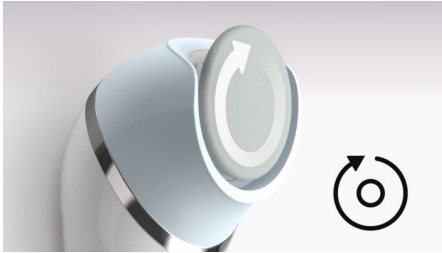

Philips Pedi Advanced electric foot file attachment gives you smooth feet from heel to toe. The unique rotating disc and handle design allows effortless, precise and gentle callus removal from heel to toe.

Easy and effortless use

- Unique rotating disc for smooth feet from heel to toe
- Wet and Dry for use in and out of the shower

Beautiful skin

- Gentle treatment for your skin

Thorough results

- Choose the right speed according to your needs
- For best results, replace disc every six months

Highlights

Unique rotating disc

The unique rotating disc with ultra-precision edge gives you smooth feet from heel to toe. The rotating disc and precision edge allows you to remove calluses in a precise, effortless and gentle way for both large and smaller areas.