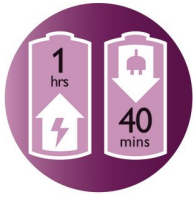

Highlights

Cordless

Epilate anywhere with this cordless epilator. Up to 40 minutes wirefree epilation, quick 1-hour recharge.