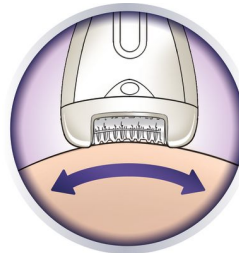

This epilator has a washable epilation head. The head can be detached and cleaned under running water for better hygiene

Opti-light

Built in Opti-light reveals tiny, fine hairs clearly

Optimal performance cap

The pivoting movement of the performance cap helps you to keep the epilator in the ideal angle for optimal results

Hair primer

Stretch bar gently lifts and primes hairs for easy removal

Active massaging system

Active massaging system stimulates and soothes the skin

Body contouring head

Curved head follows every contour of your body

Specifications

Comfortable epilation

Cordless
Gentleness system
Two speed settings