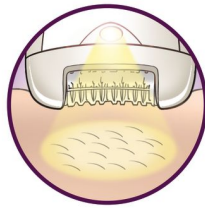

- Opti-light reveals even the finest hair
- Optimal performance cap pivots for optimal skin contact
- Stretch bar gently lifts and primes hairs for easy removal
- Curved head follows every contour of your body
- Hypo allergenic textured ceramic discs gently remove hairs

- Active hairlifter vibrates and removes even flat-lying hairs

Highlights

Cordless

Epilate anywhere with this cordless epilator. Up to 40 minutes wirefree epilation, quick 1-hour recharge.

Washable epilation head

This epilator has a washable epilation head. The head can be detached and cleaned under running water for better hygiene

Opti-light

Built in Opti-light reveals tiny, fine hairs clearly

Optimal performance cap

The pivoting movement of the performance cap helps you to keep the epilator in the ideal angle for optimal results

Hair primer

Stretch bar gently lifts and primes hairs for easy removal

Active massaging system