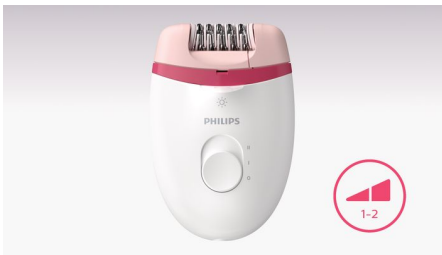

Easy and effortless usage

- Unique built-in light for greater visibility of fine hairs
- 2 speed settings to grab thinner and thicker hairs
- Profiled, ergonomic grip for comfortable handling
- Washable epilation head for extra hygiene and easy cleaning

Efficient epilation system leaves your skin smooth and stubble free for weeks

Ergonomic grip

The rounded shape fits perfectly in your hand for comfortable hair removal. It looks great too!

Massage cap

Massage cap eases the epilation sensation.

Opti-light

Unique built-in light ensures less hairs are missed for a more effective epilation.

Washable epilation head

This epilator has a washable epilation head. The head can be detached and cleaned under running water for better hygiene

Travel pouch

Travel pouch for storage and transportation

2 Speed settings

2 speed settings to remove thinner and thicker hairs for a more personalized hair removal treatment.

Sensitive area cap

For more gentleness in different body areas it includes a delicate area cap to easily remove unwanted hairs from underarm and bikini.