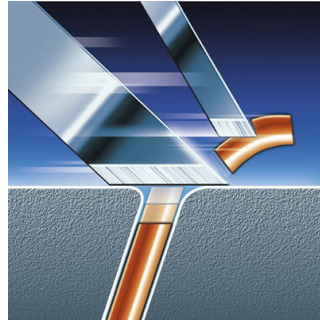

- Precision Cutting System

For a fast and efficient shave

- SmartTouch Contour-following: for a fast and efficient shave

PHILIPS

Highlights

Speed-XL shaving heads

The three shaving tracks offer 50% more shaving surface for a fast and close shave. *compared to standard rotary shaving heads.

SmartTouch Contour-following

Constantly keeps the 3 shaving heads in close contact with your skin for a fast and efficient shave.

Precision Cutting System

The electric shaver has ultra thin heads with slots to shave the long hairs and holes to shave even the shortest stubble.

Super Lift & Cut technology

The dual blade system of this electric shaver lifts hairs to cut comfortably below skin level.

Reflex Action system

Automatically adjusts to every curve of your face and neck.