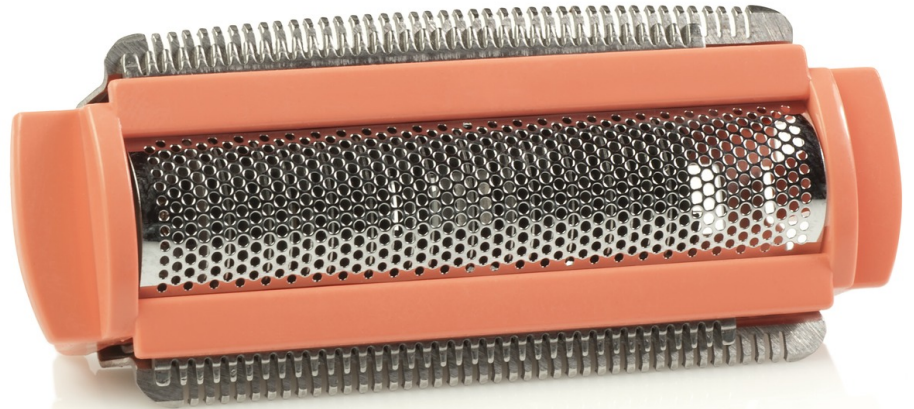

PHILIPS

Cutter unit

HP1063/01

To trim and cut off hair

Find matching products on the specifications tab

This cutter, an accessory to your Lady shaver, trims and cuts hair perfectly. Need a replacement of your current cutter? Order a new one here!

Ease of using Philips spare parts

- Easy renew your product with original Philips parts

Highlights

Easy renew of product parts

From time to time your product needs a facelift but it was never so easy like with Philips consumer replacement parts to renew your product. This all with guaranteed Philips quality.