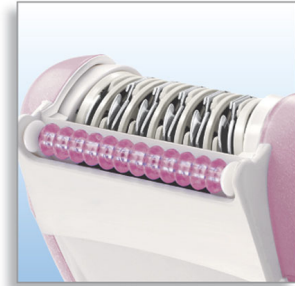

Accessories

- Sensitive area cap: For delicate body areas
- Detachable shaving head: For a smooth shave
- Exfoliation body puff: Fewer ingrown hairs
- Cleaning brush: For easy cleaning
- Luxury storage pouch: For storage & protection

Highlights

Minimizing the pain

The pivoting massage system relaxes your skin and eases the sensation of epilation. It is detachable for easy cleaning.

Unique epilating system

The unique Philips epilating system pulls out the hairs by the root, leaving your skin smooth and stubble free for weeks. The hairs that do grow back are soft and thin.