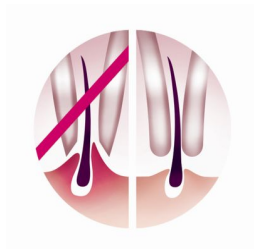

- Wet & Dry for use in and out of the shower
- Choose the right speed according to your needs
- Fully washable epilation head for optimal hygiene

Sensitive area solutions

- Shaving head perfectly follows contours for a smooth shave
- Sensitive area cap for delicate skin

asimpleswitch.com

Highlights

Exfoliation brush

Unique Philips design which contains hypo-allergenic bristles for optimal hygiene, fits perfectly in your hand for optimal handling in all conditions and can be used wet & dry.

Massage attachment

Gently vibrating massage bar stimulates and soothes the skin for a pleasant epilation process.

Gentle tweezing discs

This epilator has gentle tweezing discs to remove hair without pulling the skin.

Wet & Dry

For wet and dry usage.

Two speed settings

This epilator has two speed settings. Speed 1 for extra gentle epilation and speed 2 for extra efficient epilation

Shaving head with comb

Detachable shaving head perfectly follows the contours of your bikini line or underarms for a close and smooth shave. Comes with trimming comb.