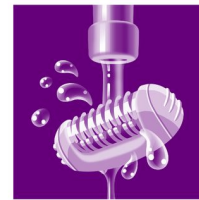

Massage attachment

Gently vibrating massage bar stimulates and soothes the skin for a pleasant epilation process.

Gentle tweezing discs

This epilator has gentle tweezing discs to remove hair without pulling the skin.

Wet & Dry

For wet and dry usage.

Two speed settings

This epilator has two speed settings. Speed 1 for extra gentle epilation and speed 2 for extra efficient epilation

Shaving head with comb

Detachable shaving head perfectly follows the contours of your bikini line or underarms for a close and smooth shave. Comes with trimming comb.

Sensitive area cap

This epilator has a sensitive area cap. Specifically adapted for more sensitive skin, allowing for gentle epilation in delicate areas

Washable head

The head can be detached and cleaned under running water for better hygiene.