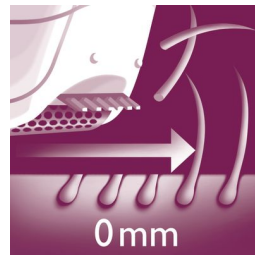

Massage attachment

Gently vibrating massage bar stimulates and soothes the skin for a pleasant epilation process.

Gentle tweezing discs

This epilator has gentle tweezing discs to remove hair without pulling the skin.

Wet & Dry

For wet and dry usage.

Two speed settings

This epilator has two speed settings. Speed 1 for extra gentle epilation and speed 2 for extra efficient epilation

Shaving head with comb

Detachable shaving head perfectly follows the contours of your bikini line or underarms for a close and smooth shave. Comes with trimming comb.

Sensitive area cap

This epilator has a sensitive area cap. Specifically adapted for more sensitive skin, allowing for gentle epilation in delicate areas

Washable head

The head can be detached and cleaned under running water for better hygiene.