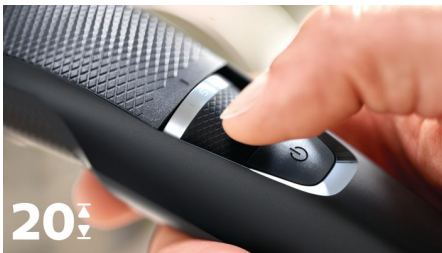

Titanium blades

Get a perfect yet protective trim, time after time. The trimmer's titanium-coated steel blades lightly brush against one another, sharpening themselves as they trim so they stay extra sharp and effective as on day 1.

DuraPower technology

This beard trimmer uses DuraPower technology to reduce friction on the blades, preserve the motor, and keep your battery going four times longer.

Skin-friendly blades

Designed to prevent scratches and irritation, the blades have rounded tips for smoother skin contact.

Precision Dial - 20 settings

An effective beard trimmer that cuts to the exact length you're after. Just spin the zoom wheel to one of 20 length settings between 0.5 and 10mm in 0.5mm increments.

60 min corded/cordless use