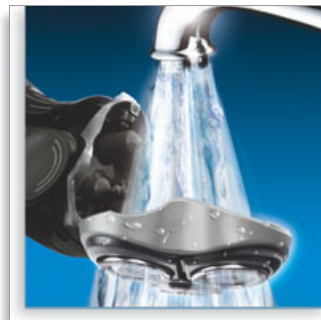

Washable shaver

The water resistant Philips shaver can be easily rinsed under the tap.

Specifications

Shaving Performance

- Shaving System: Precision Cutting System, Super Lift & Cut technology
- Contour-following: Reflex Action system, Individual floating heads
- Styling: Precision trimmer

Ease of use

- Display: Battery full indicator, Charge indicator
- Charging: Corded/cordless
- Charging: 8 hours
- Shaving time: 10 days
- Cleaning: Washable

Accessories

- Maintenance: Cleaning brush, Protection cap

Power

- Run time: 30 min

Issue date 2013-02-09

Version: 4.1.1

12 NC: 0000 000 00000

© 2013 Koninklijke Philips Electronics N.V.
All Rights reserved.

Specifications are subject to change without notice.
Trademarks are the property of Koninklijke Philips Electronics N.V. or their respective owners.

www.philips.com