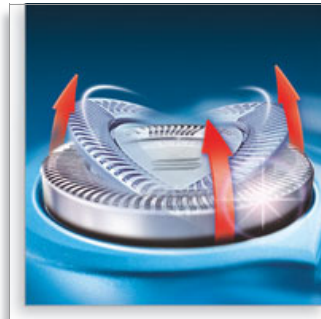

## Reflex Action system

Automatically adjusts to every curve of your face and neck.

## Pop-up trimmer

Full width, pop-up trimmer is perfect for grooming sideburns and moustache.

## Precision Cutting System

The Philips shaver has ultra thin heads with slots to shave long hairs and holes to shave the shortest stubble.

## Individually floating heads

Align the razor sharp blades of your Philips shaver closer to your skin for exceptional closeness.