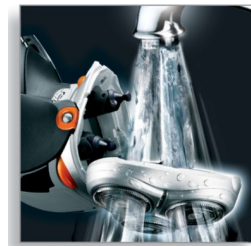

Shaves even the shortest stubble

- Precision Cutting System

Comfortably close

- Super Lift & Cut technology

Adjusts to every curve of your face and neck

- Reflex Action system
- Individually floating heads

Precision Cutting System

The electric shaver has ultra thin heads with slots to shave the long hairs and holes to shave even the shortest stubble.

Super Lift & Cut technology

The dual blade system of this electric shaver lifts hairs to cut comfortably below skin level.

Reflex Action system

Automatically adjust to every curve of your face and neck for flexible, smoother shaving.

Individually floating heads

Align the razor sharp blades of your Philips shaver closer to your skin for exceptional closeness.

Washable shaver

The waterproof shaver can be easily rinsed under the tap.

Specifications

Shaving Performance

Shaving system: Precision Cutting System, Super Lift & Cut technology

Contour following: SmartTouch Contour-following, Reflex Action system, Individual floating heads