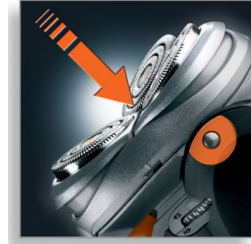

Highlights

SmartTouch Contour-following

Constantly keeps the 3 shaving heads in close contact with your skin for a fast and efficient shave.

Speed-XL shaving heads

The three shaving tracks offer 50% more shaving surface for a fast and close shave.
*compared to standard rotary shaving heads.

Precision Cutting System

The electric shaver has ultra thin heads with slots to shave the long hairs and holes to shave even the shortest stubble.

Super Lift & Cut technology

The dual blade system of this electric shaver lifts hairs to cut comfortably below skin level.

Reflex Action system

Automatically adjust to every curve of your face and neck for flexible, smoother shaving.

Individually floating heads

Align the razor sharp blades of your Philips shaver closer to your skin for exceptional closeness.

Washable shaver

The waterproof shaver can be easily rinsed under the tap.

Specifications

Shaving Performance

Shaving system: Precision Cutting System, Super Lift & Cut technology

Contour following: SmartTouch Contour-following, Reflex Action system, Individual floating heads