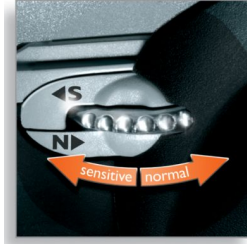

Highlights

SmartTouch Contour-following

Constantly keeps the 3 shaving heads in close contact with your skin for a fast and efficient shave.

Speed-XL shaving heads

The three shaving tracks offer 50% more shaving surface for a fast and close shave.
*compared to standard rotary shaving heads.

Personal Comfort Control

Personal Comfort Control adapts the shaver to your skin type. Select the 'Normal' setting for a fast and comfortable close shave. Select 'Sensitive' for a comfortable close shave with maximum skin comfort.

Precision Cutting System

The electric shaver has ultra thin heads with slots to shave the long hairs and holes to shave even the shortest stubble.

Super Lift & Cut technology

The dual blade system of this electric shaver lifts hairs to cut comfortably below skin level.

Reflex Action system

Automatically adjust to every curve of your face and neck for flexible, smoother shaving.

Individually floating heads

Align the razor sharp blades of your Philips shaver closer to your skin for exceptional closeness.