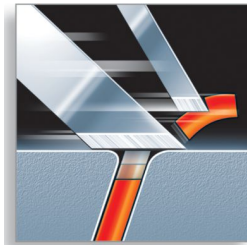

Highlights

SmartTouch Contour-following

Constantly keeps the 3 shaving heads in close contact with your skin for a fast and efficient shave.

Speed-XL shaving heads

The three shaving tracks offer 50% more shaving surface for a fast and close shave.
*compared to standard rotary shaving heads.

Personal Comfort Control

Personal Comfort Control adapts the shaver to your skin type. Select the 'Normal' setting for a fast and comfortable close shave. Select 'Sensitive' for a comfortable close shave with maximum skin comfort.

Precision Cutting System

The electric shaver has ultra thin heads with slots to shave the long hairs and holes to shave even the shortest stubble.

Super Lift & Cut technology

The dual blade system of this electric shaver lifts hairs to cut comfortably below skin level.

Reflex Action system

Automatically adjust to every curve of your face and neck for flexible, smoother shaving.

Individually floating heads

Align the razor sharp blades of your Philips shaver closer to your skin for exceptional closeness.