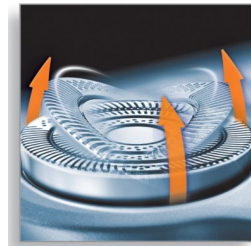

Highlights

SmartTouch Contour-following

Constantly keeps the 3 shaving heads in close contact with your skin for a fast and efficient shave.

Speed-XL shaving heads

The three shaving tracks offer 50% more shaving surface for a fast and close shave.
*compared to standard rotary shaving heads.

Precision Cutting System

The electric shaver has ultra thin heads with slots to shave the long hairs and holes to shave even the shortest stubble.

Super Lift & Cut technology

The dual blade system of this electric shaver lifts hairs to cut comfortably below skin level.

Reflex Action system

Automatically adjust to every curve of your face and neck for flexible, smoother shaving.

Individually floating heads

Align the razor sharp blades of your Philips shaver closer to your skin for exceptional closeness.

Washable shaver

The waterproof shaver can be easily rinsed under the tap.

Specifications

Shaving Performance

Shaving system: Precision Cutting System, Super Lift & Cut technology

Contour following: SmartTouch Contour-following, Reflex Action system, Individual floating heads