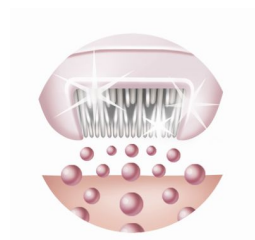

PHILIPS

Epilator

Satinelle Ice

Black

HP6496/00

Satinelle Ice limited edition

The most gentle epilator from Philips

First ceramic epilator with click-on ice cooler and massaging system.

Extra care for delicate body areas

- Additional delicate area ice cooler

Highlights

Premium ice cooler with pivoting head

Follows every curve of the body perfectly for an optimal cooling and gentle epilation.

New ceramic epilation system

Thanks to its unique ceramic material and ergonomic shape the epilation head catches more hairs ensuring up to 20% faster* epilation.

*Compared to Philips Satin Ice.

Hypoallergenic discs

Reduce risk of allergic skin irritation taking extra care of your skin.

Active massage system for skin relaxation

The integrated massaging system relaxes your skin and makes Satinelle Ice the most gentle epilator from Philips.