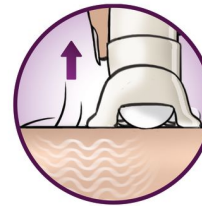

Extra wide head

Extra wide epilation head encounters and removes more hair in one stroke for long lasting and super smooth results in minutes

Gentleness system

Gently vibrating massage bar stimulates and soothes the skin for a pleasant epilation process

Opti-light

Built in Opti-light reveals tiny, fine hairs clearly

Optimal performance cap

The pivoting movement of the performance cap helps you to keep the epilator in the ideal angle for optimal results

Skin stretcher

Subtle stretching action on the skin makes even short hair stand up for easy epilation.

Unique hairlift&vibrate system

Unique hairlift&vibrate system uses subtle vibrations to lift fine hairs, making it easy to remove them

Washable epilation head

This epilator has a washable epilation head. The head can be detached and cleaned under running water for better hygiene

Specifications

Fast epilation, long lasting

Extra wide head
Ceramic textured discs
Active hair lifter
Optimal performance cap
Opti-light
Ergonomically shaped head
Skin stretcher
Speed control