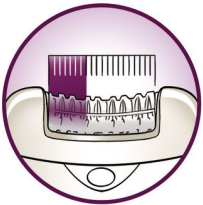

Efficient epilation for long lasting smoothness

- Extra wide head removes more hair in one stroke
- Textured ceramic tweezers gently remove even finest hairs
- Active hairlifter lifts and removes even flat lying hair
- Optimal performance cap pivots for optimal skin contact
- Opti-light reveals even the finest hair
- Skin stretcher primes even the shortest hair for removal

Comfortable epilation

- Vibrating massage bar stimulates and soothes the skin
- Washable epilation head for optimal hygiene

Highlights

Ceramic tweezers

Textured ceramic tweezers effectively grip hair and avoid even finest hairs from slipping through the discs

Extra wide head

Extra wide epilation head encounters and removes more hair in one stroke for long lasting and super smooth results in minutes

Gentleness system

Gently vibrating massage bar stimulates and soothes the skin for a pleasant epilation process

Washable epilation head

This epilator has a washable epilation head. The head can be detached and cleaned under running water for better hygiene

Specifications

Fast epilation, long lasting

Extra wide head
Ceramic textured discs
Active hair lifter
Optimal performance cap
Opti-light
Ergonomically shaped head
Skin stretcher
Speed control