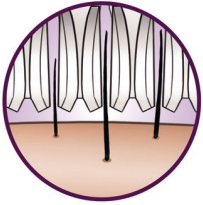

PHILIPS

Epilator

SatinPerfect

Luxury for legs

HP6570/10

Smooth in minutes, lasts for weeks

SatinPerfect's extra wide head and textured tweezers remove more hair in one stroke, giving you the ultimate epilation experience! Don't you want long lasting smoothness for up to four weeks? Smooth in minutes, lasts for weeks!

Efficient epilation for long lasting smoothness

- Extra wide head removes more hair in one stroke
- Textured ceramic tweezers gently remove even finest hairs
- Active hairlifter lifts and removes even flat lying hair
- Optimal performance cap pivots for optimal skin contact
- Opti-light reveals even the finest hair
- Skin stretcher primes even the shortest hair for removal

Comfortable epilation

- Vibrating massage bar stimulates and soothes the skin
- Washable epilation head for optimal hygiene

Highlights

Ceramic tweezers

Textured ceramic tweezers effectively grip hair and avoid even finest hairs from slipping through the discs

Extra wide head

Extra wide epilation head encounters and removes more hair in one stroke for long lasting and super smooth results in minutes

Gentleness system

Gently vibrating massage bar stimulates and soothes the skin for a pleasant epilation process