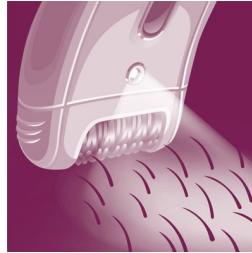

Comfortable epilation

- Vibrating massage bar stimulates and soothes the skin
- Washable epilation head for optimal hygiene

Highlights

Ceramic tweezers

Textured ceramic tweezers effectively grip hair and avoid even finest hairs from slipping through the discs

Extra wide head

Extra wide epilation head encounters and removes more hair in one stroke for long lasting and super smooth results in minutes

Gentleness system

Gently vibrating massage bar stimulates and soothes the skin for a pleasant epilation process

Opti-light

Built in Opti-light reveals tiny, fine hairs clearly

Optimal performance cap

The pivoting movement of the performance cap helps you to keep the epilator in the ideal angle for optimal results

Skin stretcher

Subtle stretching action on the skin makes even short hair stand up for easy epilation.

Unique hairlift&vibrate system

Unique hairlift&vibrate system uses subtle vibrations to lift fine hairs, making it easy to remove them