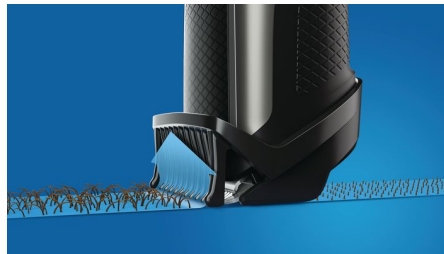

Lift&Trim system

Lifts and captures more low-lying hairs with every pass.