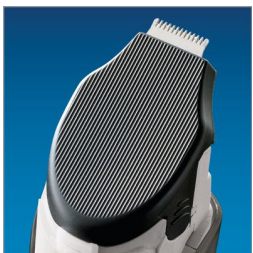

Precision detail trimmer