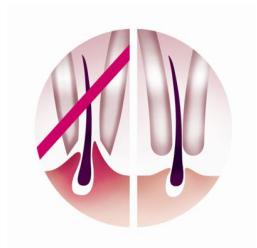

Philips SatinSoft epilator with skin care system protects the skin against pulling and maximises hygiene. Includes a sensitive area cap.

Smooth skin

- Gentle tweezing discs remove hair without pulling skin

Comfortable epilation

- Choose the right speed according to your needs
- Fully washable epilation head for optimal hygiene

Sensitive area solutions

- Sensitive area cap for delicate skin

Highlights

Gentle tweezing discs

This epilator has gentle tweezing discs to remove hair without pulling the skin.

Two speed settings

This epilator has two speed settings. Speed 1 for extra gentle epilation and speed 2 for extra efficient epilation

Sensitive area cap

This epilator has a sensitive area cap. Specifically adapted for more sensitive skin, allowing for gentle epilation in delicate areas

Washable head

The head can be detached and cleaned under running water for better hygiene.