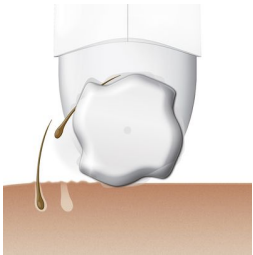

PHILIPS

Epilator

Satinelle

HP6408/00

Satinelle Soft

Gentle epilator with pivoting massage system

This new compact Satinelle Soft has a pivoting massage system, which relaxes your skin and eases the sensation of epilation. It is detachable for easy cleaning.

For delicate body areas

- Extra-sensitive area cap

Smooth skin for weeks

- Unique Philips epilating system

Extra comfort with pivoting massage

- Pivoting massage system

For extra hygiene and easy cleaning

- Washable epilation head for extra hygiene and easy cleaning

Highlights

Minimising the pain

The pivoting massage system relaxes your skin and eases the sensation of epilation. It is detachable for easy cleaning.

Washable epilation head

Washable epilation head for extra hygiene and easy cleaning

Unique epilating system

The unique Philips epilating system pulls out the hairs by the root, leaving your skin smooth and stubble free for weeks. The hairs that do grow back are soft and thin.

Specifications