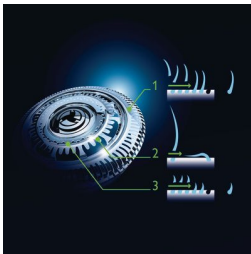

UltraTrack Shaver Heads

Get a close shave that minimizes skin irritation. The shaving head has 3 specialized tracks: slots for normal hair; channels for long or flat laying hair; and holes for the shortest stubble on your face.