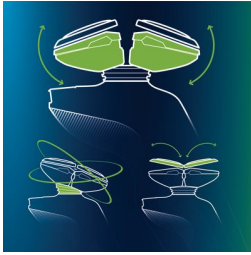

### **Shave with perfect control and precision**

- Easy grip handle with ergonomic grip for close control
- Skin friendly precision trimmer
- click-on Beard Styler with 5 length settings

[asimpleswitch.com](http://asimpleswitch.com)

## GyroFlex 3D Shaver

GyroFlex 3D contour-following heads of the shaver adjust seamlessly to every curve of your face, minimizing pressure and irritation on your skin.