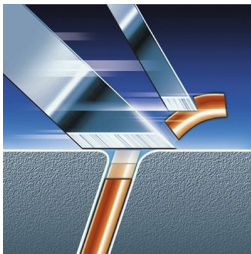

Perfectly close, even on the neck

- Flex and Pivot Action follows every curve

A fast and close shave

- Triple-Track shaving heads with 50% more shaving surface

Comfortably close

- Super Lift & Cut technology

Shaves even the shortest stubble

- Precision Cutting System

Perfect moustache and sideburn trimming

- Precision tube trimmer

asimpleswitch.com

Highlights

Flex and Pivot Action

Three independently flexing heads in a shaving unit that swivels with full range of motion. This unique combination ensures optimum skin contact in curved areas to catch even the most problematic neck hair.

Triple-Track shaving heads

The three shaving tracks of the Triple-Track shaving heads offer 50% more shaving surface than standard, single track rotary shaving heads.

Super Lift & Cut technology

The dual blade system lifts hairs to cut comfortably below skin level.

Precision Cutting System

Ultra thin heads with slots to shave the long hairs and holes to shave even the shortest stubble.

Precision tube trimmer

Patented tube trimmer technology for great precision and manoeuvrability. Perfect for contouring and trimming moustache and sideburns.