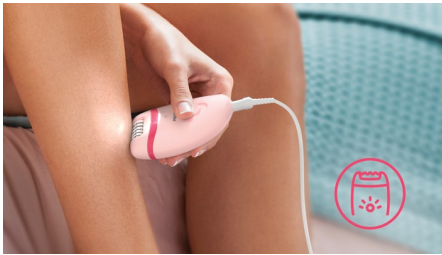

Opti-Light

Opti-light helps you target and remove even trickiest hairs