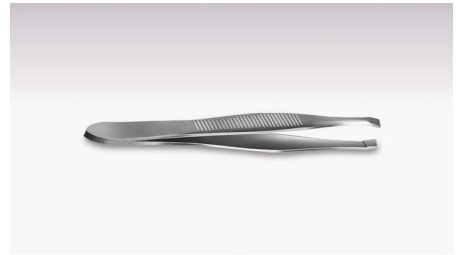

Tweezers

Comes with precision tweezers to remove single hairs.