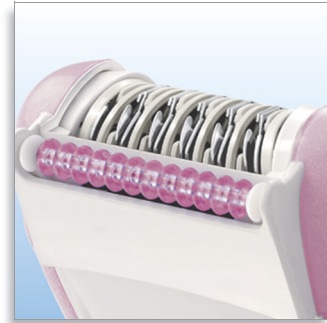

Fewer ingrown hairs

- Exfoliating body puff to prevent ingrown hairs

For a smooth shave

- Extra shaving head

For delicate body areas

- Extra-sensitive area cap

Smooth skin for weeks

- Unique Philips epilating system

Accessories

- Cleaning brush: For easy cleaning
- Sensitive area cap: For delicate body areas
- Luxury storage pouch: For storage and protection
- Exfoliation body puff: Fewer ingrown hairs
- Detachable shaving head: For a smooth shave

Logistic data

- Pallet size (GB): 113.3 x 120 x 100 cm
- Pallet size (EU): 113.3 x 120 x 80 cm
- Pallet quantity (EU): 60 pcs
- Pallet quantity (GB): 75 pcs

Highlights

Minimising the pain

The pivoting massage system relaxes your skin and eases the sensation of epilation. It is detachable for easy cleaning.

Unique epilating system

The unique Philips epilating system pulls out the hairs by the root, leaving your skin smooth and stubble free for weeks. The hairs that do grow back are soft and thin.

Issue date 2010-02-05