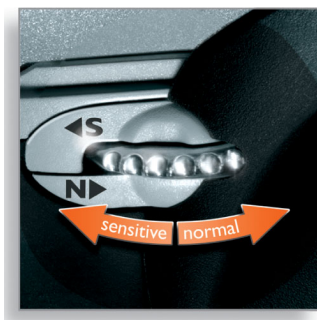

## SmartTouch Contour-following

Constantly keeps the 3 shaving heads in close contact with your skin for a fast and efficient shave.

## Speed-XL shaving heads

The three shaving tracks offer 50% more shaving surface for a fast and close shave.  
\*Compared to standard rotary shaving heads.

## Personal Comfort Control

Personal Comfort Control adapts the shaver to your skin type. Select the 'Normal' setting

for a fast and comfortable close shave. Select 'Sensitive' for a comfortable close shave with maximum skin comfort.