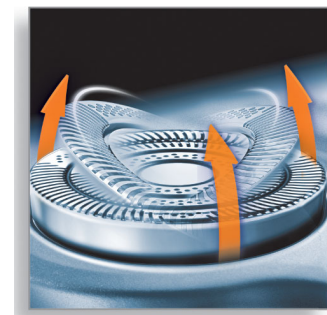

## Precision Cutting System

Ultra thin heads with slots to shave the long hairs and holes to shave even the shortest stubble.

## Super Lift & Cut technology

The dual blade system lifts hairs to cut comfortably below skin level.

## Reflex Action system

Automatically adjust to every curve of your face and neck for flexible, smoother shaving.

## Individually floating heads

Align the razor sharp blades closer to your skin for exceptional closeness.