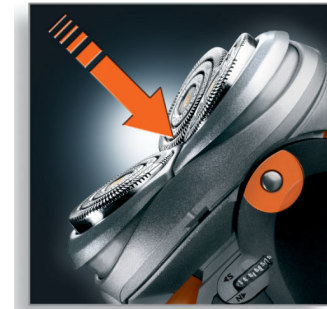

Reflex Action system

Automatically adjust to every curve of your face and neck for flexible, smoother shaving.