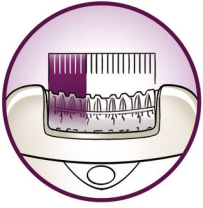

Highlights

Extra wide head

Extra wide epilation head encounters and removes more hair in one stroke for long lasting and super smooth results in minutes