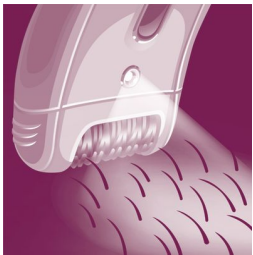

Opti-light

Built in Opti-light reveals tiny, fine hairs clearly