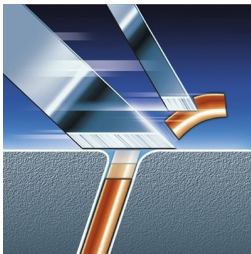

Perfectly close, even on the neck

- Flex & Pivot Action follows every curve

A fast and close shave

- Triple-Track shaving heads with 50% more shaving surface

Comfortably close

- Super Lift & Cut technology

Shaves even the shortest stubble

- Precision Cutting System

Perfect moustache and sideburn trimming

- Precision tube trimmer

asimpleswitch.com

Highlights

Flex & Pivot Action

Three independently flexing heads in a shaving unit that swivels with a full range of motion. This unique combination ensures optimum skin contact in curved areas to catch even the most problematic neck hair.

Triple-Track shaving heads

The three shaving tracks of the Triple-Track shaving heads offer 50% more shaving surface than standard, single track rotary shaving heads.

Super Lift & Cut technology

The dual blade system of this electric shaver lifts hairs to cut comfortably below skin level.

Precision Cutting System

The electric shaver has ultra thin heads with slots to shave the long hairs and holes to shave even the shortest stubble.

Precision tube trimmer

Patented tube trimmer technology for great precision and maneuverability. Perfect for contouring and trimming moustache and sideburns.