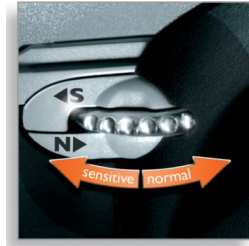

Highlights

SmartTouch Contour-following

Constantly keeps the 3 shaving heads in close contact with your skin for a fast and efficient shave.

Speed-XL shaving heads

The three shaving tracks offer 50% more shaving surface for a fast and close shave.
*compared to standard rotary shaving heads.

Personal Comfort Control

Personal Comfort Control adapts the shaver to your skin type. Select the 'Normal' setting for a fast and comfortable close shave. Select 'Sensitive' for a comfortable close shave with maximum skin comfort.

Precision Cutting System

The electric shaver has ultra thin heads with slots to shave the long hairs and holes to shave even the shortest stubble.

Super Lift & Cut technology

The dual blade system of this electric shaver lifts hairs to cut comfortably below skin level.

Reflex Action system

Automatically adjust to every curve of your face and neck for flexible, smoother shaving.

Individually floating heads

Align the razor sharp blades of your Philips shaver closer to your skin for exceptional closeness.