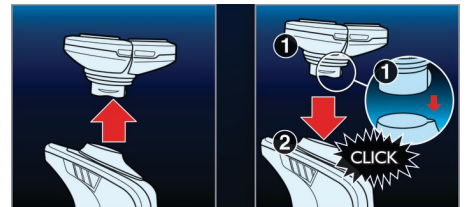

Super Lift & Cut Action

The dual-blade system built into our electric shaver lifts hairs to cut comfortably below skin level for a closer shave.

SkinGlide

The low-friction SkinGlide shaving surface slides smoothly along your skin for a close, easy shave.

UltraTrack Shaver Heads

Get a close shave that minimises skin irritation. The shaving head has 3 specialised tracks: slots for normal hair, channels for long or flat laying hair and holes for the shortest stubble on your face.

Aquatec

The Aquatec wet and dry seal lets you choose how you prefer to shave. You can get a comfortable dry shave or a refreshing wet shave using a shaving gel or foam for extra skin comfort.

Triple-Track shaving heads

The three shaving tracks of the Triple-Track shaving heads offer 50% more shaving surface than standard, single track rotary shaving heads.

Easy click off, click on

Easily renew your shaving unit using our click off, click on system.