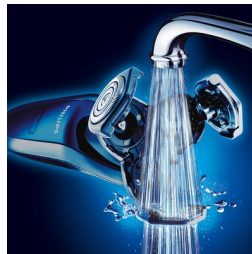

Washable shaver

The waterproof shaver can be easily rinsed under the tap.

Specifications

Shaving Performance

Shaving system: Triple-Track shaving heads, Precision Cutting System, Super Lift & Cut technology

Contour following: Flex & Pivot Action, Pivoting shaving unit

Styling: Skin friendly precision trimmer

Ease of use

Display: Battery level indicator, Charge indicator, Replace shaving heads indicator, Travel lock

Charging: Rechargeable, Quick charge

Charging: 1 hour

Shaving time: 21 days

Cleaning: Washable, Cleaning indicator

Design

Finishing: Mirror coated display

Accessories

Stand: Power Pod

Maintenance: Cleaning brush, Protective cap