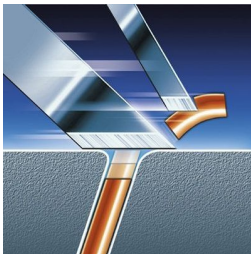

Super Lift & Cut technology