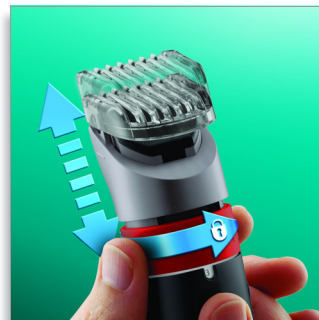

QT4021/63

Highlights

9 integrated length settings

Select and locks your desired length within a versatile range of possible lengths.

Contour-following comb

The contour-following comb adjusts to every curve to give fast and comfortable results.