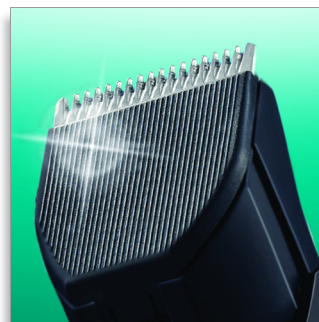

Philips
Stubble and beard trimmer

With zoomring

QT4021

Perfect 3-day beard

Maximum precision, at any length

Trim your hair as short as you desire: the exclusive comb design avoids contact between the blades and your skin. At any length, even at 1 mm.

QT4021/63

Highlights

9 integrated length settings

Select and locks your desired length within a versatile range of possible lengths.

Contour-following comb

The contour-following comb adjusts to every curve to give fast and comfortable results.

Corded and cordless use

Use your product corded or cordless with the recharged battery for maximum power and freedom.

Self-sharpening blades

Revolutionary wave-shaped, self-sharpening blades channel and cut hair for a precise and even result.