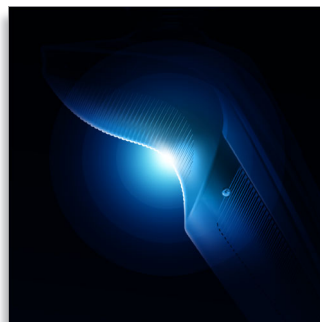

Easy grip

The easy-grip shaver handle has an ergonomic grip with anti-slip coating, ensuring close control for an extra-precision shave.