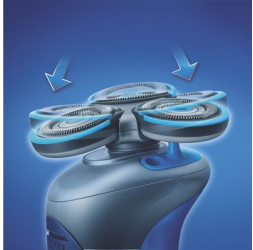

For maximum performance replace your shaving heads and cartridge every year. HS85 shaving unit fits the HS8000 Philips NIVEA FOR MEN shavers. Contains shaving unit and cartridge

A great close shave

- Stretch and Lift pattern for a great shave

Skin protection system

- Flex Tracker system

Superior gliding

- Glide rings

Highlights

Stretches skin and lifts hairs

The shaving heads have unique rings with a stretch and lift pattern that contributes to a great shave

Flex Tracker system

The Flex Tracker automatically tracks the curves of your face and helps to protect against skin irritation.

Glide rings

The shaving heads have unique glide rings to help the shaver move smoothly over your face.