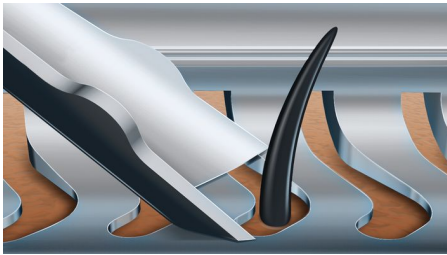

Cuts up to 20% more hair* in a single pass

The Shaver 9000 is our most advanced shaver yet. The unique contour detect technology offers exceptional coverage over every contour of your face, and the V-Track system guides hairs into the best cutting position for the closest results.

Designed for perfection

- Blades perfectly guide hairs into position for a close shave
- Heads flex in 8 different directions for a superb result

A comfortable shave

- Get a comfortable dry or refreshing wet shave with Aquatec

- Click-on trimmer for perfect mustache and sideburn trimming

Highlights

V-Track precision blade system

Get the perfect close shave. The V-Track Precision Blades gently position each hair in the best cutting position, even the flat laying and different length of hairs. Cuts 30% closer in less strokes leaving your skin in great condition.

8-direction ContourDetectHeads

Follow every contour of your face and neck with 8-directional ContourDetect heads. You'll catch 20% more hairs with every pass. Resulting in an extremely close, smooth shave.