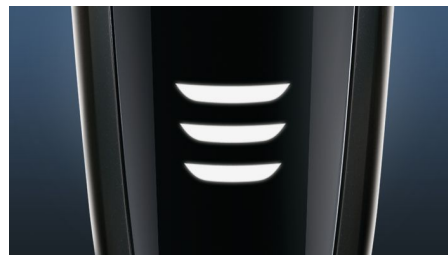

Aquatec Wet & Dry

Choose how you prefer to shave. With the Aquatec Wet & Dry seal, you can opt for a quick yet comfortable dry shave. Or you can shave wet – with gel or foam – even under the shower.

SmartClick precision trimmer

Click on our skin-friendly Precision Trimmer to finish your look. It's ideal for maintaining your mustache and trimming your sideburns.

3 level LED display

The intuitive display shows relevant information, enabling you to get the best performance out of your shaver: - 3-level battery and travel lock indicators - Cleaning Indicator - Battery Low Indicator - Replacement Head Indicator