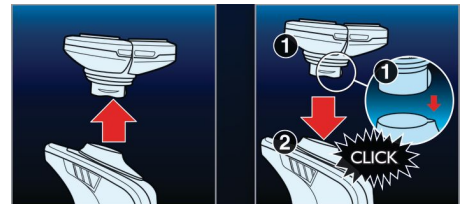

Easy click off, click on

Easily renew your shaving unit using our click off, click on system.