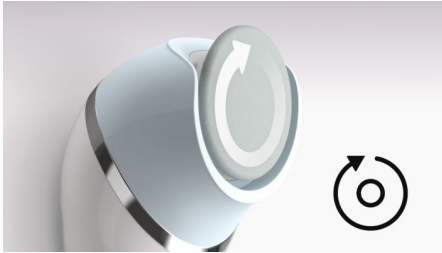

Easy and effortless usage

- Unique rotating disc for smooth feet from heel to toe
- Award-winning handle design
- Wet & Dry for use in and out of the shower
- Rechargeable

Beautiful skin

- Gentle treatment for your skin

Thorough results

- Choose the right speed according to your needs
- For best results, replace disc every six months

asimpleswitch.com

Highlights

Unique rotating disc

The unique rotating disc with ultra precision edge gives you smooth feet from heel to toe. The rotating disc and precision edge allows you to remove callus in a precise, effortless and gentle way for both large and smaller areas.