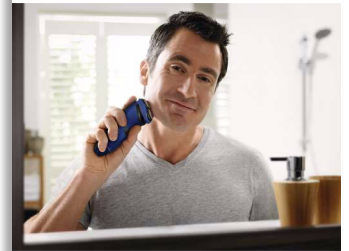

Philips PowerTouch  
dry electric shaver

**Super Lift&Cut**

Flexing heads

**PowerTouch**

**PT715**

## A really close shave

The new Philips PowerTouch system adds power to your morning. Now with more minutes, full washability and proven Super Lift&Cut shaving performance, PowerTouch ensures that you are always ready to quickly finish your morning routine.

### **The fastest way through your morning routine**

- Corded operation for constant power
- Washable shaver with QuickRinse system

### **A comfortable and close end result**

- Super Lift & Cut system for a comfortably close shave
- Dynamic contour response adjusts to curves in the face and neck

**PHILIPS**

sense and simplicity

Dry electric shaver  
Super Lift&Cut Flexing heads