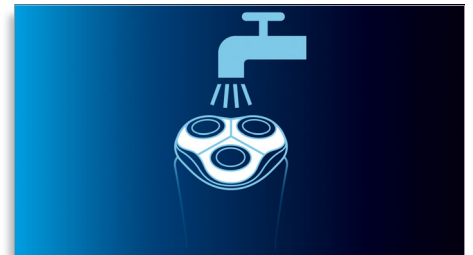

Fully washable shaver

Fully washable shaver with QuickRinse system rinses clean in less time

Issue date 2011-12-29

Version: 4.2.2

© 2011 Koninklijke Philips Electronics N.V.
All Rights reserved.

Specifications are subject to change without notice.
Trademarks are the property of Koninklijke Philips
Electronics N.V. or their respective owners.

www.philips.com