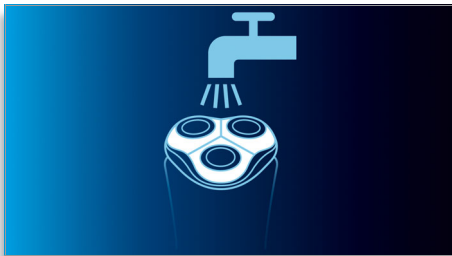

Fully washable shaver

Fully washable shaver with QuickRinse system rinses clean in less time