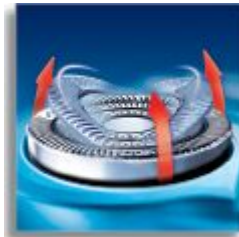

Individually floating heads

Align the razor sharp blades of your Philips shaver closer to your skin for exceptional closeness.