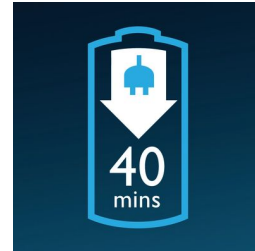

Cordless and corded use

Cordless and corded use

Charging stand

Charging stand

Cleaning indicator

Cleaning indicator