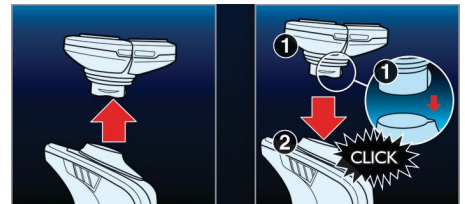

Super Lift & Cut Action

The dual blade system built into the Philips electric shaver lifts hairs to cut comfortably below skin level for a closer shave.

SkinGlide

The low-friction SkinGlide shaving surface of the electric shaver slides smoothly along your skin for a close easy shave.

UltraTrack Shaver Heads

Get a close shave that minimizes skin irritation. The shaving head has 3 specialized tracks: slots for normal hair; channels for long or flat laying hair; and holes for the shortest stubble on your face.

Aquatec

The Aquatec wet & dry seal of the electric shaver lets you choose how you prefer to shave. You can get a comfortable dry shave or a refreshing wet shave using a shaving gel or foam for extra skin comfort.

Triple-Track shaving heads

The three shaving tracks of the Triple-Track shaving heads offer 50% more shaving surface than standard, single track rotary shaving heads.

Easy click off, click on

Easily renew your shaving unit using our click off, click on system.