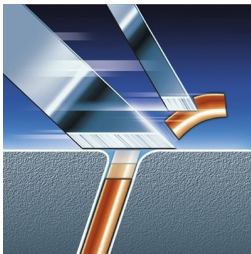

Perfectly close, even on the neck

- Flex and Pivot Action follows every curve

A fast and close shave

- Triple-Track shaving heads with 50% more shaving surface

Comfortably close

- Super Lift & Cut technology

Shaves even the shortest stubble

- Precision Cutting System

Perfect moustache and sideburn trimming

- Precision tube trimmer

asimpleswitch.com

Highlights

Flex and Pivot Action

Three independently flexing heads in a shaving unit that swivels with full range of motion. This unique combination ensures optimum skin contact in curved areas to catch even the most problematic neck hair.

Triple-Track shaving heads

The three shaving tracks of the Triple-Track shaving heads offer 50% more shaving surface than standard, single track rotary shaving heads.

Super Lift & Cut technology

The dual blade system lifts hairs to cut comfortably below skin level.

Precision Cutting System

Ultra thin heads with slots to shave the long hairs and holes to shave even the shortest stubble.

Precision tube trimmer

Patented tube trimmer technology for great precision and manoeuvrability. Perfect for contouring and trimming moustache and sideburns.