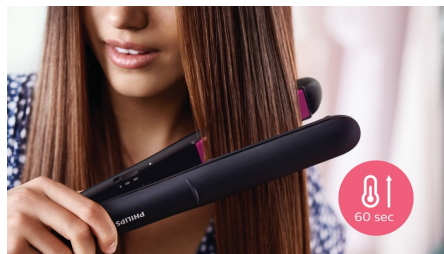

Beautifully styled hair

- Temperature range up to 220°C

Care for your hair

- ThermoProtect technology
- Keratin ceramic plates for smooth gliding and shiny hair

Ease of use

- 2 temperature settings
- 100mm long plates for fast and easy straightening
- Fast heat-up time, ready to use in 60 sec
- Key-lock function for safe and easy storage
- Universal voltage for worldwide use

asimpleswitch.com

Highlights

ThermoProtect technology

ThermoProtect technology distributes heat evenly across the plates, preventing overheating to protect your hair.

Keratin ceramic plates

Keratin-infused ceramic plates glide smoothly through your hair, for quick and easy styling.

100mm long plates

The longer 100mm plates enable better contact with the hair to help you achieve perfect straightening results easier and in less time.

Fast heat-up time

The straightener has a fast heat-up time, being ready to use in 60 seconds.