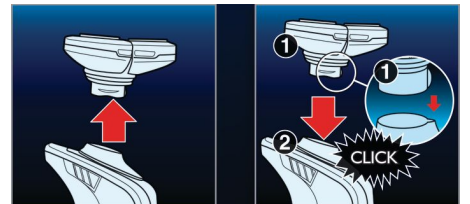

Super Lift & Cut Action

The dual-blade system built into the Philips electric shaver lifts hairs to cut comfortably below skin level for a closer shave.

SkinGlide

The low-friction SkinGlide shaving surface of the electric shaver slides smoothly along your skin for a close, easy shave.

UltraTrack Shaver Heads

Get a close shave that minimises skin irritation. The shaving head has 3 specialised tracks: slots for normal hair, channels for long or flat laying hair and holes for the shortest stubble on your face.

Aquatec

The Aquatec wet and dry seal of the electric shaver lets you choose how you prefer to shave. You can get a comfortable dry shave or a refreshing wet shave using a shaving gel or foam for extra skin comfort.

Triple-Track shaving heads

The three shaving tracks of the Triple-Track shaving heads offer 50% more shaving surface than standard, single track rotary shaving heads.

Easy click off, click on

Easily renew your shaving unit using our click off, click on system.