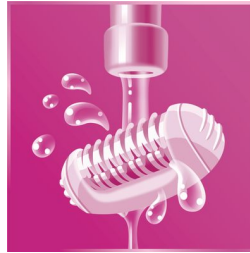

Beautiful smooth skin

- Gentle tweezing discs remove hairs without pulling the skin
- Remove hairs as short as 0.5mm

Convenient epilation

- Washable epilation head for extra hygiene and easy cleaning
- Two speed settings for gentle epilation and max. performance
- Cleaning brush to remove loose hairs from epilator discs
- Profiled, ergonomic grip for comfortable handling

asimpleswitch.com

Highlights

Gentle tweezing discs

This epilator has gentle tweezing discs to remove hairs as short as 0.5mm without pulling the skin.

Unique epilation discs

Unique epilation discs remove hairs as short as 0.5mm.

Two speed settings

Extra speed setting for thin hairs and difficult to reach areas

Cleaning Brush

Small cleaning brush to remove loose hairs from the epilator discs.

Washable epilation head

This epilator has a washable epilation head. The head can be detached and cleaned under running water for better hygiene

Ergonomic grip

The rounded shape fits perfectly in your hand for comfortable hair removal

Specifications

Features

- Gentle tweezing discs
- Unique epilation discs
- Two speed settings
- Washable epilation head
- Cleaning brush
- Ergonomic grip
- 2 year guarantee