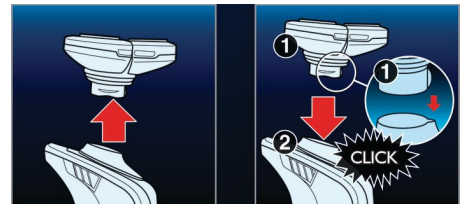

Easy click off, click on

Easily renew your shaving unit using our click off, click on system.